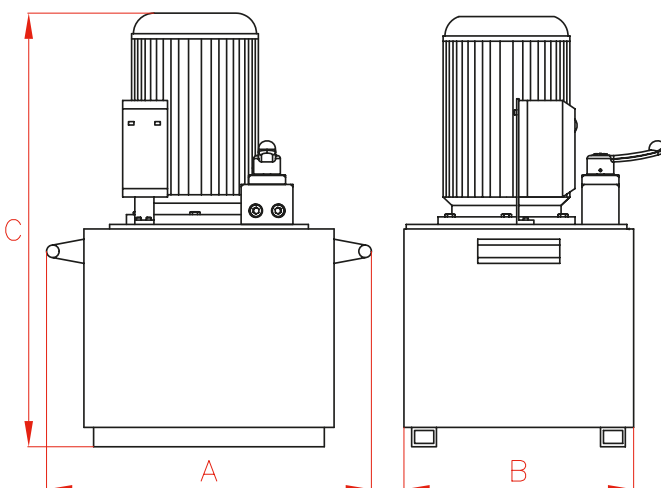

HYDRAULIC ELECTRIC PUMPS (MANUAL VALVE)

- ✓ Manual directional control valves.
- ✓ Also available HBE model, remote pendant controlled solenoid valves.
- ✓ The manual control valve is easily converted from double acting to single acting operation.
- ✓ Internal safety valve set at 700 bar to prevent overpressure.
- ✓ External adjustable pressure relief valve.
- ✓ For use with single acting or double acting cylinders for heavy lifting or production applications.
- ✓ Options: roll bars, heat exchanger, pressure gauge (glycerine or digital), wheel kit, pedal and push button remote motor control.

NOTE: Pressure gauge is not included.

Capacity	A	B	C
l	mm	mm	mm
5	330	230	500
8,5	350	250	525
12,5	370	290	550
25	470	360	670
50	540	415	750
100	830	500	840

PUMP
Accessories

P.96

HYDRAULIC POWERPACKS

Type **HBM**

Capacity **5 - 100 litres**

Max. pressure **700 bar**

50-60 Hz 3 phase								
Tank	Flow at 700 bar	Flow at 50 bar	230 V		380V/415V		Power	Weight
l	l/min	l/min	S/A	D/A	S/A	D/A	kW	kg
5	0,36	4,00	HBM7222	HBM7242	HBM7224	HBM7244	0,75	21
8,5	0,54	5,90	HBM3322	HBM3342	HBM3324	HBM3344	1,10	30
12,5	0,54	5,90	HBM3422	HBM3442	HBM3424	HBM3444	1,10	38
12,5	0,82	8,64	HBM4422	HBM4442	HBM4424	HBM4444	1,10	40
25	1,64	14,00	HBM5522	HBM5542	HBM5524	HBM5544	2,20	78
25	3,28	11,77	HBM6522	HBM6542	HBM6524	HBM6544	5,50	90
50	1,64	14,00	HBM5622	HBM5642	HBM5624	HBM5644	2,20	130
50	3,28	11,77	HBM6622	HBM6642	HBM6624	HBM6644	5,50	160
100	3,28	11,77	HBM6722	HBM6742	HBM6724	HBM6744	5,50	240