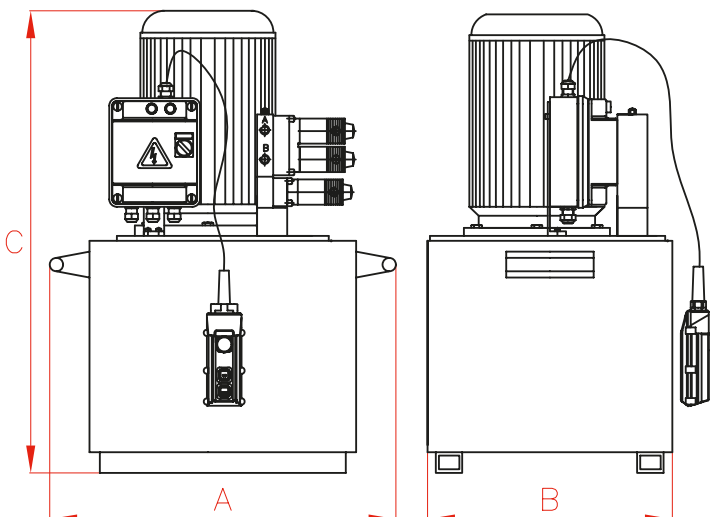

HYDRAULIC ELECTRIC PUMPS (SOLENOID VALVE)

- ✔ Remote pendant controlled solenoid valves with up, down and emergency stop button.
- ✔ Internal safety valve set at 700 bar to prevent overpressure.
- ✔ External adjustable pressure relief valve.
- ✔ For use with single acting or double acting cylinders for heavy lifting or production applications.
- ✔ Supplied with a 3 metre cable with remote pendant.
- ✔ Options: roll bars, heat exchanger, pressure gauge (glycerine or digital), wheel kit, pedal and push button remote motor control.

NOTE: Pressure gauge is not included.

Capacity	A	B	C
l	mm	mm	mm
5	370	230	500
8,5	390	310	525
12,5	410	390	550
25	470	360	670
50	540	415	750
100	830	500	840

PUMP
Accessories

P.96

HYDRAULIC POWERPACKS

Type

HBE

Capacity

5 - 100 litres

Max. pressure

700 bar

50-60 Hz 3 phase								
Tank	Flow at 700 bar	Flow at 50 bar	230 V		380V/415V		Power	Weight
l	l/min	l/min	S/A	D/A	S/A	D/A	kW	kg
5	0,36	4,00	HBE7262	HBE7272	HBE7264	HBE7274	0,75	27
8,5	0,54	5,90	HBE3362	HBE3372	HBE3364	HBE3374	1,10	35
12,5	0,54	5,90	HBE3462	HBE3472	HBE3464	HBE3474	1,10	43
12,5	0,82	8,64	HBE4462	HBE4472	HBE4464	HBE4474	1,10	45
25	1,64	14,00	HBE5562	HBE5572	HBE5564	HBE5574	2,20	83
25	3,28	11,77	HBE6562	HBE6572	HBE6564	HBE6574	5,56	95
50	1,64	14,00	HBE5662	HBE5672	HBE5664	HBE5674	2,20	135
50	3,28	11,77	HBE6662	HBE6672	HBE6664	HBE6674	5,50	165
100	3,28	11,77	HBE6762	HBE6772	HBE6764	HBE6774	5,50	245